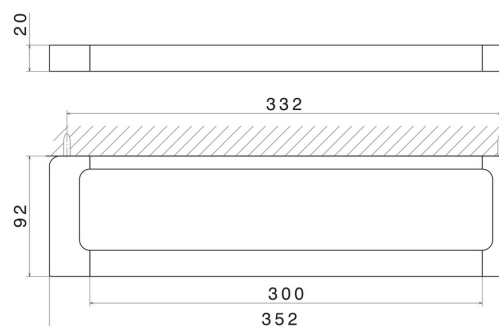

ACCESSOIRES CARRÉS

62927.58.061

Porte-serviettes court, 30 cm - finition PVD Copper Bronze

PVD Copper Bronze

CARACTÉRISTIQUES

Installation

Murale

DESSIN TECHNIQUE

ACCESSOIRES CARRÉS

62927.58.061

Porte-serviettes court, 30 cm - finition PVD Copper Bronze

FINITIONS DISPONIBLES

58.061

PVD Copper Bronze

01.014

finition Matt White