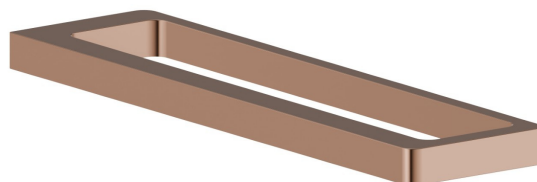

ACCESSOIRES CARRÉS

62927.58.061

Porte-serviettes court, 30 cm - finition PVD Copper Bronze

PVD Copper Bronze

CARACTÉRISTIQUES

Installation

Murale

DESSIN TECHNIQUE

ACCESSOIRES CARRÉS

62927.58.061

Porte-serviettes court, 30 cm - finition PVD Copper Bronze

FINITIONS DISPONIBLES

58.061

PVD Copper Bronze

01.014

finition Matt White