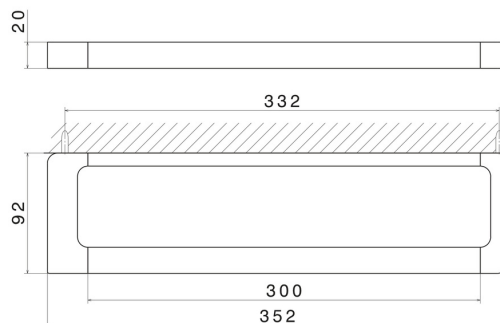

ACCESSOIRES CARRÉS

62927.58.063

Porte-serviettes court, 30 cm - finition PVD Gun Metal

PVD Gun Metal

CARACTÉRISTIQUES

Installation

Murale

DESSIN TECHNIQUE

ACCESSOIRES CARRÉS

62927.58.063

Porte-serviettes court, 30 cm - finition PVD Gun Metal

FINITIONS DISPONIBLES

58.063

PVD Gun Metal

01.014

finition Matt White