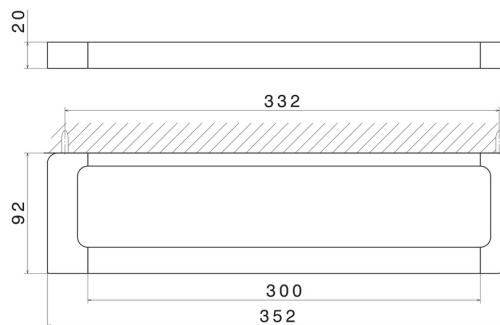

# ACCESSOIRES CARRÉS

62927.59.066

Porte-serviettes court, 30 cm - finition PVD Brushed steel

PVD Brushed steel

## CARACTÉRISTIQUES

---

Installation

**Murale**

## DESSIN TECHNIQUE

---