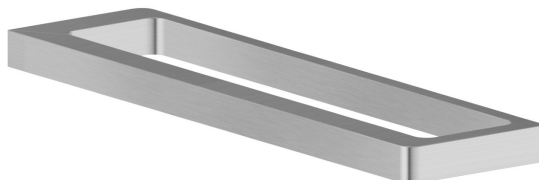

# ACCESSOIRES CARRÉS

62927.59.066

Porte-serviettes court, 30 cm - finition PVD Brushed steel

PVD Brushed steel

## CARACTÉRISTIQUES

---

Installation

**Murale**

## ACCESSOIRES CARRÉS

**62927.59.066**

Porte-serviettes court, 30 cm - finition PVD Brushed steel