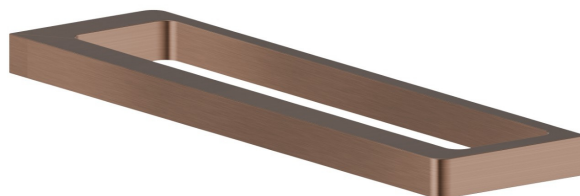

ACCESSOIRES CARRÉS

62927.59.067

Porte-serviettes court, 30 cm - finition PVD Brushed Copper Bronze

PVD Brushed Copper Bronze

CARACTÉRISTIQUES

Installation

Murale

DESSIN TECHNIQUE

ACCESSOIRES CARRÉS

62927.59.067

Porte-serviettes court, 30 cm - finition PVD Brushed Copper Bronze

FINITIONS DISPONIBLES

59.067

PVD Brushed Copper Bronze

01.014

finition Matt White