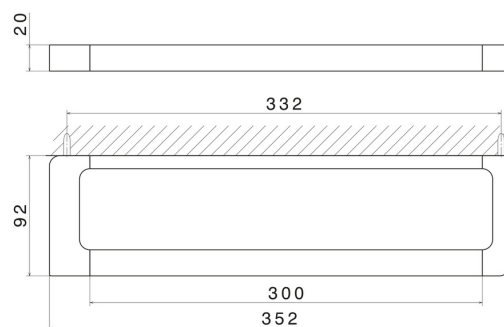

ACCESSOIRES CARRÉS

62927.59.067

Porte-serviettes court, 30 cm - finition PVD Brushed Copper Bronze

PVD Brushed Copper Bronze

CARACTÉRISTIQUES

Installation

Murale

DESSIN TECHNIQUE

ACCESSOIRES CARRÉS

62927.59.067

Porte-serviettes court, 30 cm - finition PVD Brushed Copper Bronze

FINITIONS DISPONIBLES

59.067

PVD Brushed Copper Bronze

01.014

finition Matt White