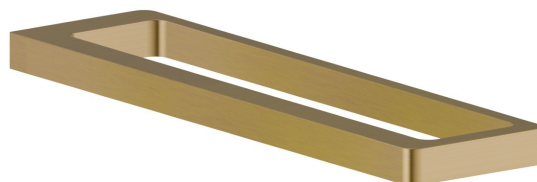

ACCESSOIRES CARRÉS

62927.59.097

Porte-serviettes court, 30 cm - finition PVD Brushed Gold

PVD Brushed Gold

CARACTÉRISTIQUES

Installation

Murale

DESSIN TECHNIQUE

ACCESSOIRES CARRÉS

62927.59.097

Porte-serviettes court, 30 cm - finition PVD Brushed Gold

FINITIONS DISPONIBLES

59.097

PVD Brushed Gold

01.014

finition Matt White