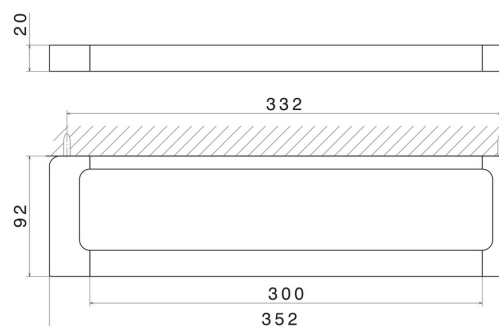

ACCESSOIRES CARRÉS

62927.59.097

Porte-serviettes court, 30 cm - finition PVD Brushed Gold

PVD Brushed Gold

CARACTÉRISTIQUES

Installation

Murale

DESSIN TECHNIQUE

ACCESSOIRES CARRÉS

62927.59.097

Porte-serviettes court, 30 cm - finition PVD Brushed Gold

FINITIONS DISPONIBLES

59.097

PVD Brushed Gold

01.014

finition Matt White