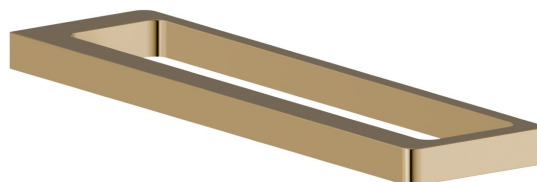

ACCESSOIRES CARRÉS

62927.61.020

Porte-serviettes court, 30 cm - finition PVD Glossy Gold

PVD Glossy Gold

CARACTÉRISTIQUES

Installation

Murale

DESSIN TECHNIQUE

ACCESSOIRES CARRÉS

62927.61.020

Porte-serviettes court, 30 cm - finition PVD Glossy Gold

FINITIONS DISPONIBLES

61.020

PVD Glossy Gold

01.014

finition Matt White