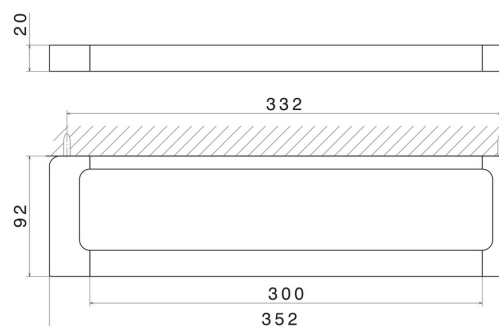

ACCESSOIRES CARRÉS

62927.61.020

Porte-serviettes court, 30 cm - finition PVD Glossy Gold

PVD Glossy Gold

CARACTÉRISTIQUES

Installation

Murale

DESSIN TECHNIQUE

ACCESSOIRES CARRÉS

62927.61.020

Porte-serviettes court, 30 cm - finition PVD Glossy Gold

FINITIONS DISPONIBLES

61.020

PVD Glossy Gold

01.014

finition Matt White