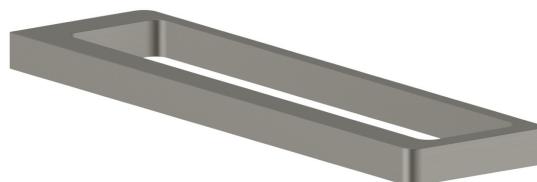

# ACCESSOIRES CARRÉS

62927.M0.070

Porte-serviettes court, 30 cm - finition Titanium Satin

Titanium Satin

## CARACTÉRISTIQUES

---

Installation

**Murale**

## ACCESSOIRES CARRÉS

**62927.M0.070**

Porte-serviettes court, 30 cm - finition Titanium Satin