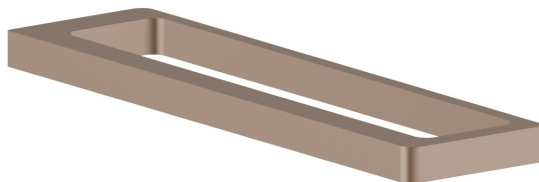

# ACCESSOIRES CARRÉS

62927.M0.072

Porte-serviettes court, 30 cm - finition Copper Satin

Copper Satin

## CARACTÉRISTIQUES

---

Installation

**Murale**

## ACCESSOIRES CARRÉS

**62927.M0.072**

Porte-serviettes court, 30 cm - finition Copper Satin