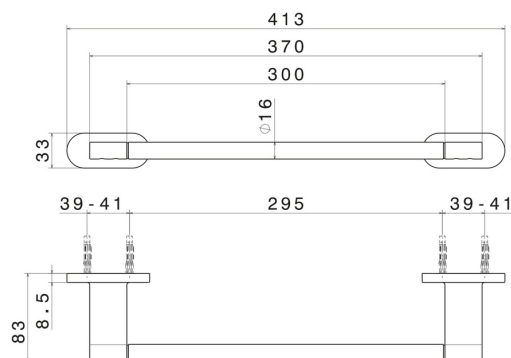

ACCESSOIRES RONDS

67227.58.061

Porte-serviettes court, 30 cm - finition PVD Copper Bronze

PVD Copper Bronze

CARACTÉRISTIQUES

Installation

Murale

DESSIN TECHNIQUE

ACCESSOIRES RONDS

67227.58.061

Porte-serviettes court, 30 cm - finition PVD Copper Bronze

FINITIONS DISPONIBLES

58.061

PVD Copper Bronze

01.014

finition Matt White