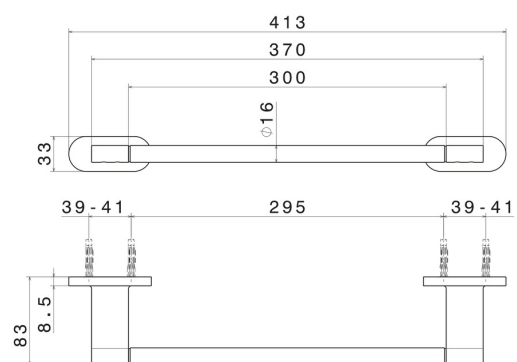

ACCESSOIRES RONDS

67227.59.064

Porte-serviettes court, 30 cm - finition PVD Brushed Gun Metal

PVD Brushed Gun Metal

CARACTÉRISTIQUES

Installation

Murale

DESSIN TECHNIQUE

ACCESSOIRES RONDS

67227.59.064

Porte-serviettes court, 30 cm - finition PVD Brushed Gun Metal

FINITIONS DISPONIBLES

59.064

PVD Brushed Gun Metal

01.014

finition Matt White