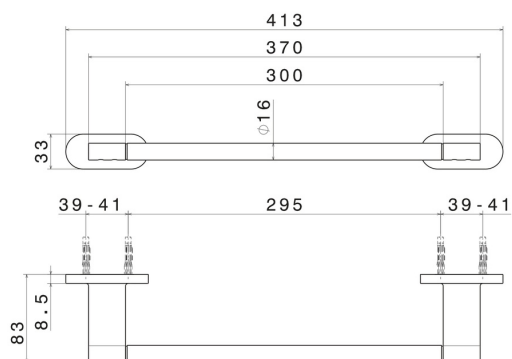

ACCESSOIRES RONDS

67227.59.066

Porte-serviettes court, 30 cm - finition PVD Brushed steel

PVD Brushed steel

CARACTÉRISTIQUES

Installation

Murale

DESSIN TECHNIQUE

ACCESSOIRES RONDS

67227.59.066

Porte-serviettes court, 30 cm - finition PVD Brushed steel

FINITIONS DISPONIBLES

59.066

PVD Brushed steel

01.014

finition Matt White