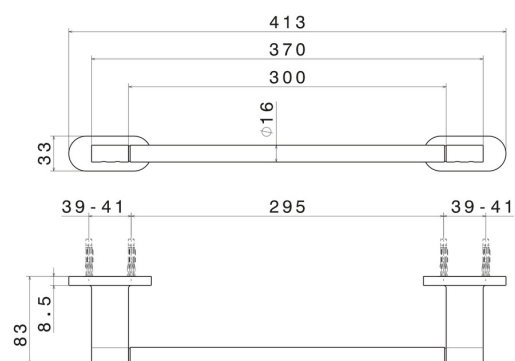

ACCESSOIRES RONDS

67227.59.067

Porte-serviettes court, 30 cm - finition PVD Brushed Copper Bronze

PVD Brushed Copper Bronze

CARACTÉRISTIQUES

Installation

Murale

DESSIN TECHNIQUE

ACCESSOIRES RONDS

67227.59.067

Porte-serviettes court, 30 cm - finition PVD Brushed Copper Bronze

FINITIONS DISPONIBLES

59.067

PVD Brushed Copper Bronze

01.014

finition Matt White