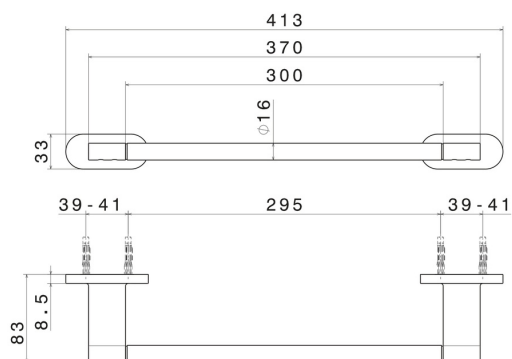

ACCESSOIRES RONDS

67227.59.097

Porte-serviettes court, 30 cm - finition PVD Brushed Gold

PVD Brushed Gold

CARACTÉRISTIQUES

Installation

Murale

DESSIN TECHNIQUE

ACCESSOIRES RONDS

67227.59.097

Porte-serviettes court, 30 cm - finition PVD Brushed Gold

FINITIONS DISPONIBLES

59.097

PVD Brushed Gold

01.014

finition Matt White