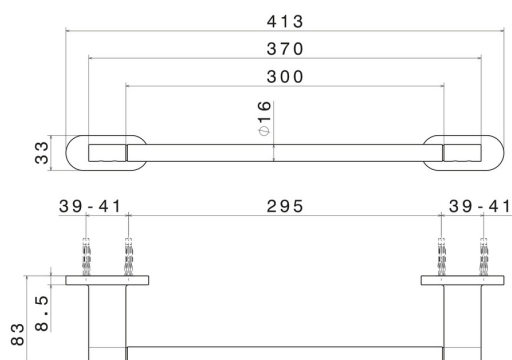

ACCESSOIRES RONDS

67227.59.098

Porte-serviettes court, 30 cm - finition PVD Brushed Pale Gold

PVD Brushed Pale Gold

CARACTÉRISTIQUES

Installation

Murale

DESSIN TECHNIQUE

ACCESSOIRES RONDS

67227.59.098

Porte-serviettes court, 30 cm - finition PVD Brushed Pale Gold

FINITIONS DISPONIBLES

59.098

PVD Brushed Pale Gold

01.014

finition Matt White