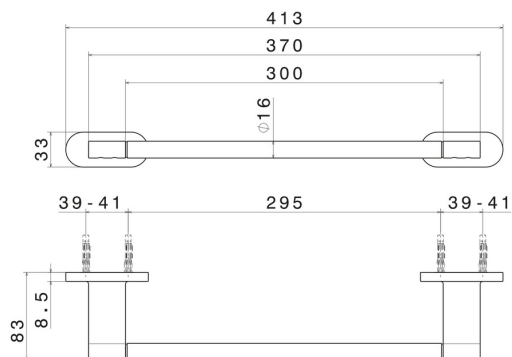

ACCESSOIRES RONDS

67227.61.020

Porte-serviettes court, 30 cm - finition PVD Glossy Gold

PVD Glossy Gold

CARACTÉRISTIQUES

Installation

Murale

DESSIN TECHNIQUE

ACCESSOIRES RONDS

67227.61.020

Porte-serviettes court, 30 cm - finition PVD Glossy Gold

FINITIONS DISPONIBLES

61.020

PVD Glossy Gold

01.014

finition Matt White