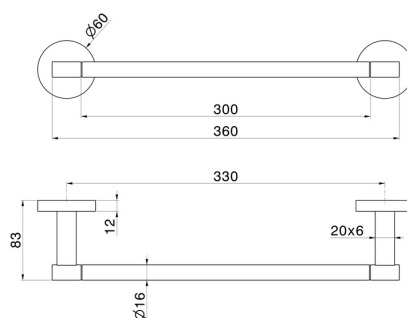

ACCESSOIRES X-STEEL

73227X.50.050

Porte-serviettes court, 30 cm - finition Stainless Steel

CARACTÉRISTIQUES

Installation

Murale

DESSIN TECHNIQUE

ACCESSOIRES X-STEEL

73227X.50.050

Porte-serviettes court, 30 cm - finition Stainless Steel

FINITIONS DISPONIBLES

50.050

Stainless Steel

59.064

finition PVD Brushed Gun Metal

59.067