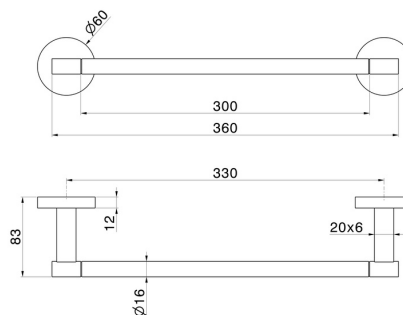

ACCESSOIRES X-STEEL

73227X.59.067

Porte-serviettes court, 30 cm - finition PVD Brushed Copper Bronze

PVD Brushed Copper Bronze

CARACTÉRISTIQUES

Installation

Murale

DESSIN TECHNIQUE

ACCESSOIRES X-STEEL

73227X.59.067

Porte-serviettes court, 30 cm - finition PVD Brushed Copper Bronze

FINITIONS DISPONIBLES

59.067

PVD Brushed Copper Bronze

50.050

finition Stainless Steel