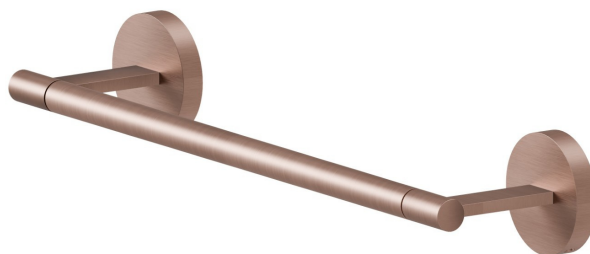

ACCESSOIRES X-STEEL

73227X.59.067

Porte-serviettes court, 30 cm - finition PVD Brushed Copper Bronze

PVD Brushed Copper Bronze

CARACTÉRISTIQUES

Installation

Murale

DESSIN TECHNIQUE

ACCESSOIRES X-STEEL

73227X.59.067

Porte-serviettes court, 30 cm - finition PVD Brushed Copper Bronze

FINITIONS DISPONIBLES

59.067

PVD Brushed Copper Bronze

50.050

finition Stainless Steel

59.064

finition PVD Brushed Gun Metal

59.097

finition PVD Brushed Gold

59.098

finition PVD Brushed Pale Gold