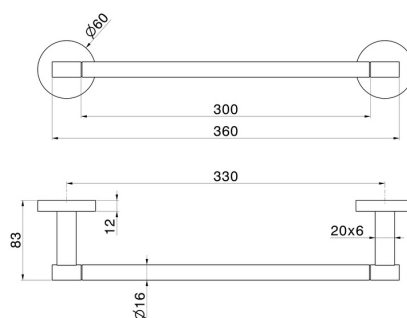

# ACCESSOIRES X-STEEL

**73227X.59.097**

Porte-serviettes court, 30 cm - finition PVD Brushed Gold

PVD Brushed Gold

## CARACTÉRISTIQUES

Installation

**Murale**

## DESSIN TECHNIQUE

## ACCESSOIRES X-STEEL

**73227X.59.097**

Porte-serviettes court, 30 cm - finition PVD Brushed Gold