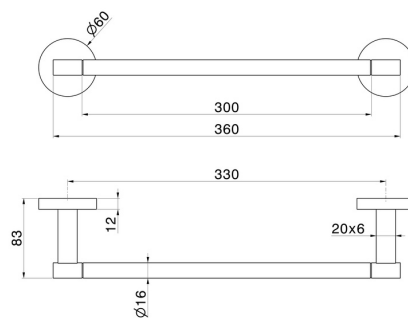

ACCESSOIRES X-STEEL

73227X.59.098

Porte-serviettes court, 30 cm - finition PVD Brushed Pale Gold

PVD Brushed Pale Gold

CARACTÉRISTIQUES

Installation

Murale

DESSIN TECHNIQUE

ACCESSOIRES X-STEEL

73227X.59.098

Porte-serviettes court, 30 cm - finition PVD Brushed Pale Gold

FINITIONS DISPONIBLES

 **59.098**
PVD Brushed Pale Gold

 **50.050**
finition Stainless Steel

 **59.064**
finition PVD Brushed Gun Metal