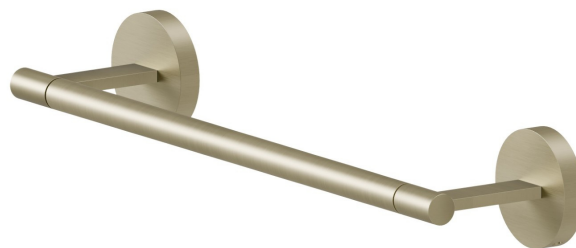

ACCESSOIRES X-STEEL

73227X.59.098

Porte-serviettes court, 30 cm - finition PVD Brushed Pale Gold

PVD Brushed Pale Gold

CARACTÉRISTIQUES

Installation

Murale

DESSIN TECHNIQUE

ACCESSOIRES X-STEEL

73227X.59.098

Porte-serviettes court, 30 cm - finition PVD Brushed Pale Gold

FINITIONS DISPONIBLES

 **59.098**
PVD Brushed Pale Gold

 **50.050**
finition Stainless Steel

 **59.064**
finition PVD Brushed Gun Metal

 **59.067**
finition PVD Brushed Copper Bronze

 **59.097**
finition PVD Brushed Gold