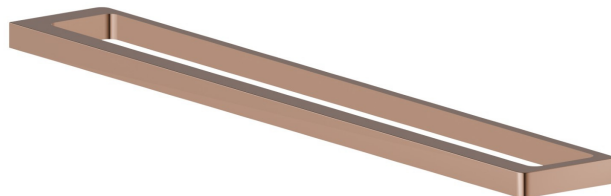

ACCESSOIRES CARRÉS

62929.58.061

Porte-serviettes long, 60 cm - finition PVD Copper Bronze

PVD Copper Bronze

CARACTÉRISTIQUES

Installation

Murale

DESSIN TECHNIQUE

ACCESSOIRES CARRÉS

62929.58.061

Porte-serviettes long, 60 cm - finition PVD Copper Bronze

FINITIONS DISPONIBLES

58.061

PVD Copper Bronze

01.014

finition Matt White