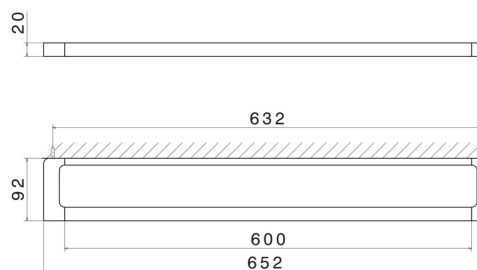

ACCESSOIRES CARRÉS

62929.58.061

Porte-serviettes long, 60 cm - finition PVD Copper Bronze

PVD Copper Bronze

CARACTÉRISTIQUES

Installation

Murale

DESSIN TECHNIQUE

ACCESSOIRES CARRÉS

62929.58.061

Porte-serviettes long, 60 cm - finition PVD Copper Bronze

FINITIONS DISPONIBLES

58.061

PVD Copper Bronze

01.014

finition Matt White