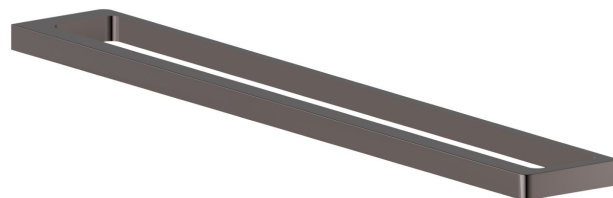

ACCESSOIRES CARRÉS

62929.58.063

Porte-serviettes long, 60 cm - finition PVD Gun Metal

PVD Gun Metal

CARACTÉRISTIQUES

Installation

Murale

DESSIN TECHNIQUE

ACCESSOIRES CARRÉS

62929.58.063

Porte-serviettes long, 60 cm - finition PVD Gun Metal

FINITIONS DISPONIBLES

58.063

PVD Gun Metal

01.014

finition Matt White