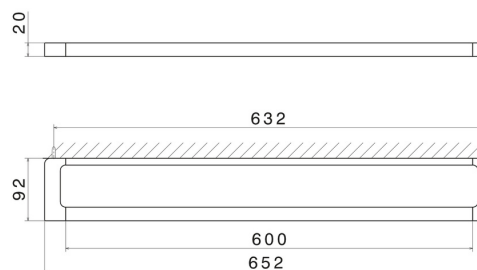

ACCESSOIRES CARRÉS

62929.58.063

Porte-serviettes long, 60 cm - finition PVD Gun Metal

PVD Gun Metal

CARACTÉRISTIQUES

Installation

Murale

DESSIN TECHNIQUE

ACCESSOIRES CARRÉS

62929.58.063

Porte-serviettes long, 60 cm - finition PVD Gun Metal

FINITIONS DISPONIBLES

58.063

PVD Gun Metal

01.014

finition Matt White