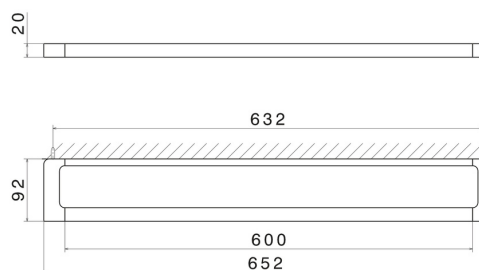

ACCESSOIRES CARRÉS

62929.59.064

Porte-serviettes long, 60 cm - finition PVD Brushed Gun Metal

PVD Brushed Gun Metal

CARACTÉRISTIQUES

Installation

Murale

DESSIN TECHNIQUE

ACCESSOIRES CARRÉS

62929.59.064

Porte-serviettes long, 60 cm - finition PVD Brushed Gun Metal

FINITIONS DISPONIBLES

59.064

PVD Brushed Gun Metal

01.014

finition Matt White