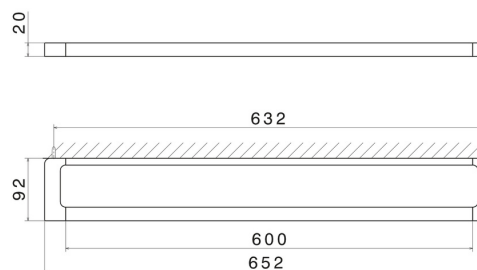

ACCESSOIRES CARRÉS

62929.59.066

Porte-serviettes long, 60 cm - finition PVD Brushed steel

PVD Brushed steel

CARACTÉRISTIQUES

Installation

Murale

DESSIN TECHNIQUE

ACCESSOIRES CARRÉS

62929.59.066

Porte-serviettes long, 60 cm - finition PVD Brushed steel

FINITIONS DISPONIBLES

59.066

PVD Brushed steel

01.014

finition Matt White