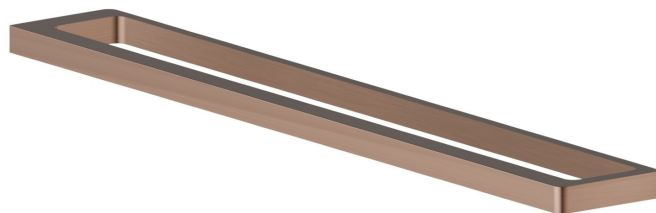

ACCESSOIRES CARRÉS

62929.59.067

Porte-serviettes long, 60 cm - finition PVD Brushed Copper Bronze

PVD Brushed Copper Bronze

CARACTÉRISTIQUES

Installation

Murale

DESSIN TECHNIQUE

ACCESSOIRES CARRÉS

62929.59.067

Porte-serviettes long, 60 cm - finition PVD Brushed Copper Bronze

FINITIONS DISPONIBLES

59.067

PVD Brushed Copper Bronze

01.014

finition Matt White

01.093

finition Matt Black

21.018

finition Chrome

58.061

finition PVD Copper Bronze

58.063

finition PVD Gun Metal