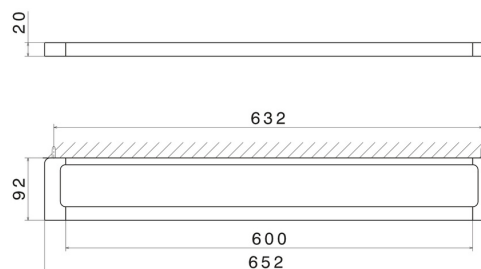

ACCESSOIRES CARRÉS

62929.59.067

Porte-serviettes long, 60 cm - finition PVD Brushed Copper Bronze

PVD Brushed Copper Bronze

CARACTÉRISTIQUES

Installation

Murale

DESSIN TECHNIQUE

ACCESSOIRES CARRÉS

62929.59.067

Porte-serviettes long, 60 cm - finition PVD Brushed Copper Bronze

FINITIONS DISPONIBLES

59.067

PVD Brushed Copper Bronze

01.014

finition Matt White