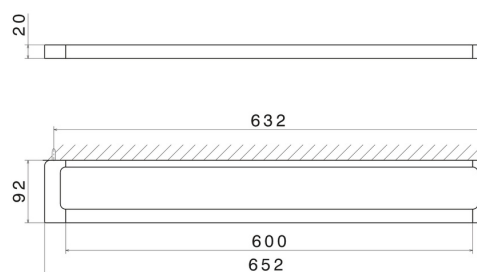

ACCESSOIRES CARRÉS

62929.59.097

Porte-serviettes long, 60 cm - finition PVD Brushed Gold

PVD Brushed Gold

CARACTÉRISTIQUES

Installation

Murale

DESSIN TECHNIQUE

ACCESSOIRES CARRÉS

62929.59.097

Porte-serviettes long, 60 cm - finition PVD Brushed Gold

FINITIONS DISPONIBLES

59.097

PVD Brushed Gold

01.014

finition Matt White