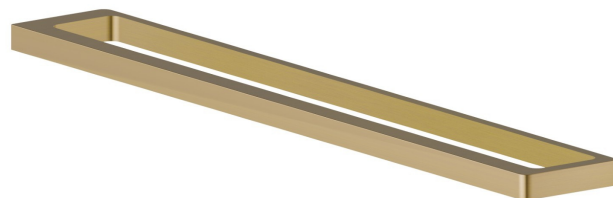

ACCESSOIRES CARRÉS

62929.59.097

Porte-serviettes long, 60 cm - finition PVD Brushed Gold

PVD Brushed Gold

CARACTÉRISTIQUES

Installation

Murale

DESSIN TECHNIQUE

ACCESSOIRES CARRÉS

62929.59.097

Porte-serviettes long, 60 cm - finition PVD Brushed Gold

FINITIONS DISPONIBLES

59.097

PVD Brushed Gold

01.014

finition Matt White

01.093

finition Matt Black

21.018

finition Chrome

58.061

finition PVD Copper Bronze

58.063

finition PVD Gun Metal