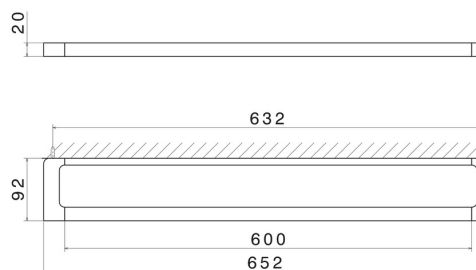

ACCESSOIRES CARRÉS

62929.61.020

Porte-serviettes long, 60 cm - finition PVD Glossy Gold

PVD Glossy Gold

CARACTÉRISTIQUES

Installation

Murale

DESSIN TECHNIQUE

ACCESSOIRES CARRÉS

62929.61.020

Porte-serviettes long, 60 cm - finition PVD Glossy Gold

FINITIONS DISPONIBLES

61.020

PVD Glossy Gold

01.014

finition Matt White