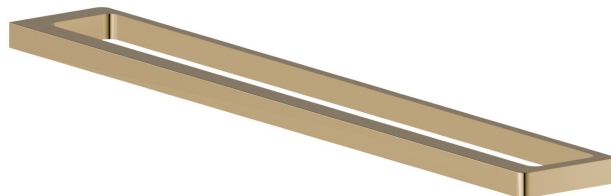

ACCESSOIRES CARRÉS

62929.61.020

Porte-serviettes long, 60 cm - finition PVD Glossy Gold

PVD Glossy Gold

CARACTÉRISTIQUES

Installation

Murale

DESSIN TECHNIQUE

ACCESSOIRES CARRÉS

62929.61.020

Porte-serviettes long, 60 cm - finition PVD Glossy Gold

FINITIONS DISPONIBLES

61.020

PVD Glossy Gold

01.014

finition Matt White

01.093

finition Matt Black

21.018

finition Chrome

58.061

finition PVD Copper Bronze

58.063

finition PVD Gun Metal