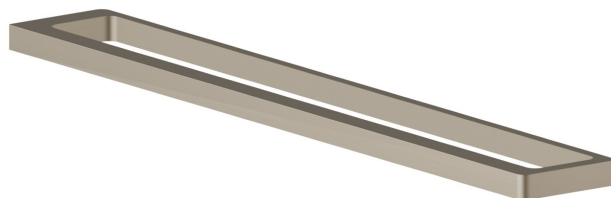

# ACCESSOIRES CARRÉS

62929.M0.071

Porte-serviettes long, 60 cm - finition Gold Satin

Gold Satin

## CARACTÉRISTIQUES

---

Installation

**Murale**

## ACCESSOIRES CARRÉS

**62929.M0.071**

Porte-serviettes long, 60 cm - finition Gold Satin