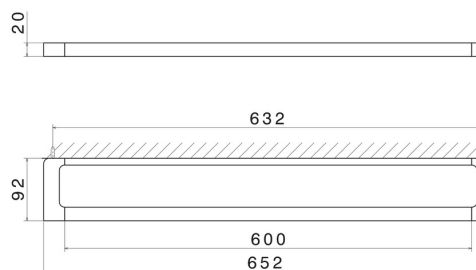

ACCESSOIRES CARRÉS

62929.M0.072

Porte-serviettes long, 60 cm - finition Copper Satin

Copper Satin

CARACTÉRISTIQUES

Installation

Murale

DESSIN TECHNIQUE

ACCESSOIRES CARRÉS

62929.M0.072

Porte-serviettes long, 60 cm - finition Copper Satin

FINITIONS DISPONIBLES

M0.072

Copper Satin

01.014

finition Matt White