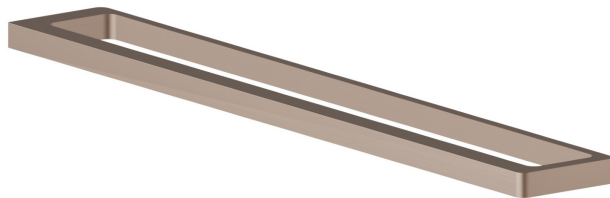

ACCESSOIRES CARRÉS

62929.M0.072

Porte-serviettes long, 60 cm - finition Copper Satin

Copper Satin

CARACTÉRISTIQUES

Installation

Murale

DESSIN TECHNIQUE

ACCESSOIRES CARRÉS

62929.M0.072

Porte-serviettes long, 60 cm - finition Copper Satin

FINITIONS DISPONIBLES

M0.072

Copper Satin

01.014

finition Matt White