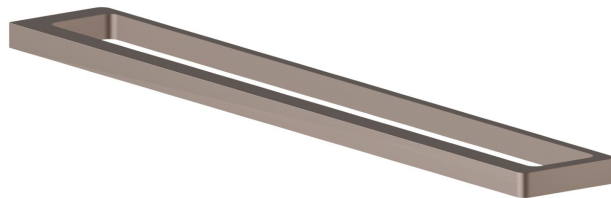

# ACCESSOIRES CARRÉS

62929.M0.075

Porte-serviettes long, 60 cm - finition Copper Glossy

Copper Glossy

## CARACTÉRISTIQUES

---

Installation

**Murale**

## ACCESSOIRES CARRÉS

**62929.M0.075**

Porte-serviettes long, 60 cm - finition Copper Glossy