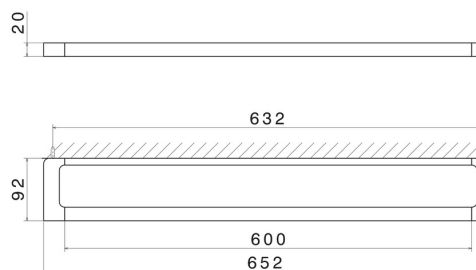

# ACCESSOIRES CARRÉS

62929.M0.075

Porte-serviettes long, 60 cm - finition Copper Glossy

Copper Glossy

## CARACTÉRISTIQUES

---

Installation

**Murale**

## DESSIN TECHNIQUE

---