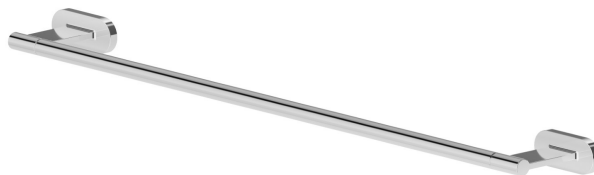

ACCESSOIRES RONDS

67229.21.018

Porte-serviettes long, 60 cm - finition Chrome

Chrome

CARACTÉRISTIQUES

Installation

Murale

DESSIN TECHNIQUE

ACCESSOIRES RONDS

67229.21.018

Porte-serviettes long, 60 cm - finition Chrome

FINITIONS DISPONIBLES

21.018

Chrome

01.014

finition Matt White

01.093

finition Matt Black

47.083

finition Groove Bronze

58.061

finition PVD Copper Bronze

58.063

finition PVD Gun Metal