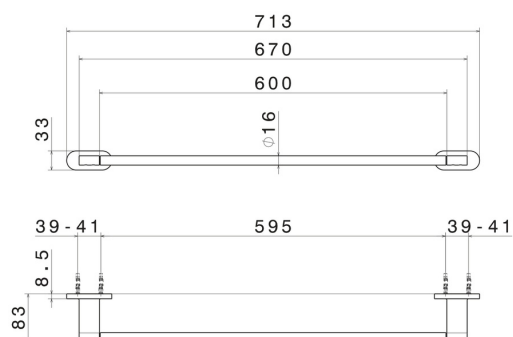

ACCESSOIRES RONDS

67229.58.061

Porte-serviettes long, 60 cm - finition PVD Copper Bronze

PVD Copper Bronze

CARACTÉRISTIQUES

Installation

Murale

DESSIN TECHNIQUE

ACCESSOIRES RONDS

67229.58.061

Porte-serviettes long, 60 cm - finition PVD Copper Bronze

FINITIONS DISPONIBLES

58.061

PVD Copper Bronze

01.014

finition Matt White