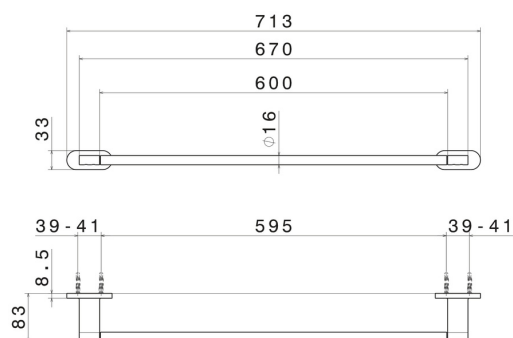

ACCESSOIRES RONDS

67229.59.064

Porte-serviettes long, 60 cm - finition PVD Brushed Gun Metal

PVD Brushed Gun Metal

CARACTÉRISTIQUES

Installation

Murale

DESSIN TECHNIQUE

ACCESSOIRES RONDS

67229.59.064

Porte-serviettes long, 60 cm - finition PVD Brushed Gun Metal

FINITIONS DISPONIBLES

59.064

PVD Brushed Gun Metal

01.014

finition Matt White