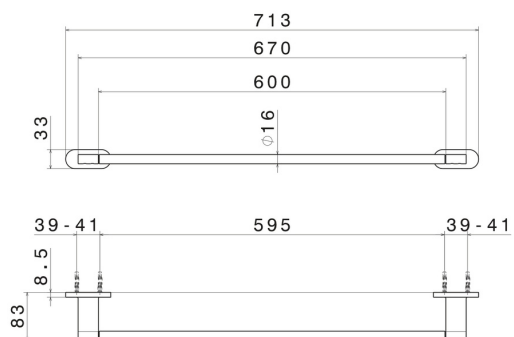

ACCESSOIRES RONDS

67229.59.066

Porte-serviettes long, 60 cm - finition PVD Brushed steel

CARACTÉRISTIQUES

Installation

Murale

DESSIN TECHNIQUE

ACCESSOIRES RONDS

67229.59.066

Porte-serviettes long, 60 cm - finition PVD Brushed steel

FINITIONS DISPONIBLES

59.066

PVD Brushed steel

01.014

finition Matt White

01.093