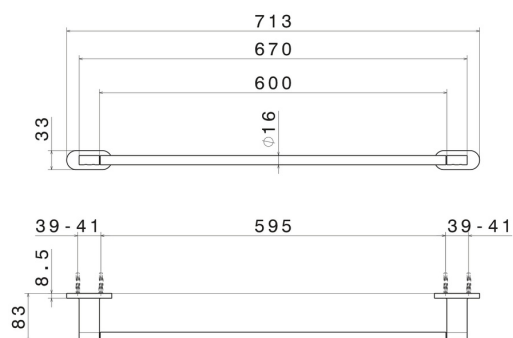

ACCESSOIRES RONDS

67229.59.067

Porte-serviettes long, 60 cm - finition PVD Brushed Copper Bronze

PVD Brushed Copper Bronze

CARACTÉRISTIQUES

Installation

Murale

DESSIN TECHNIQUE

ACCESSOIRES RONDS

67229.59.067

Porte-serviettes long, 60 cm - finition PVD Brushed Copper Bronze

FINITIONS DISPONIBLES

59.067

PVD Brushed Copper Bronze

01.014

finition Matt White