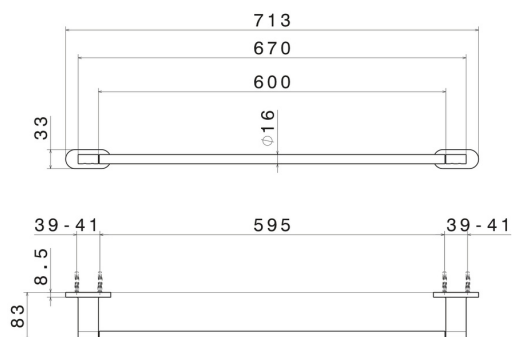

# ACCESSOIRES RONDS

67229.59.097

Porte-serviettes long, 60 cm - finition PVD Brushed Gold

PVD Brushed Gold

## CARACTÉRISTIQUES

---

Installation

**Murale**

## DESSIN TECHNIQUE

---