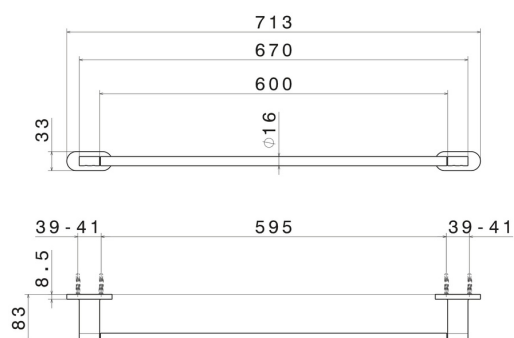

ACCESSOIRES RONDS

67229.59.098

Porte-serviettes long, 60 cm - finition PVD Brushed Pale Gold

PVD Brushed Pale Gold

CARACTÉRISTIQUES

Installation

Murale

DESSIN TECHNIQUE

ACCESSOIRES RONDS

67229.59.098

Porte-serviettes long, 60 cm - finition PVD Brushed Pale Gold

FINITIONS DISPONIBLES

59.098

PVD Brushed Pale Gold

01.014

finition Matt White