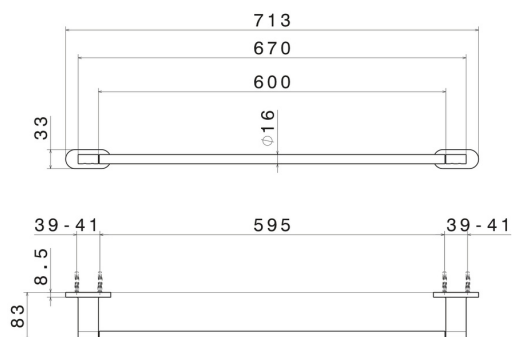

ACCESSOIRES RONDS

67229.61.020

Porte-serviettes long, 60 cm - finition PVD Glossy Gold

PVD Glossy Gold

CARACTÉRISTIQUES

Installation

Murale

DESSIN TECHNIQUE

ACCESSOIRES RONDS

67229.61.020

Porte-serviettes long, 60 cm - finition PVD Glossy Gold

FINITIONS DISPONIBLES

61.020

PVD Glossy Gold

01.014

finition Matt White