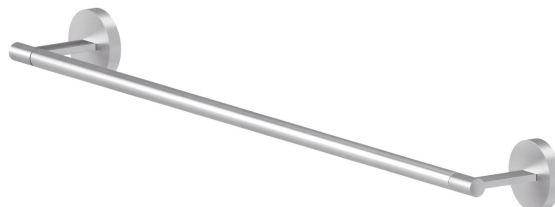

ACCESSOIRES X-STEEL

73229X.50.050

Porte-serviettes long, 60 cm - finition Stainless Steel

Stainless Steel

CARACTÉRISTIQUES

Installation

Murale

DESSIN TECHNIQUE

ACCESSOIRES X-STEEL

73229X.50.050

Porte-serviettes long, 60 cm - finition Stainless Steel

FINITIONS DISPONIBLES

50.050

Stainless Steel

59.064

finition PVD Brushed Gun Metal

59.067

finition PVD Brushed Copper Bronze

59.097

finition PVD Brushed Gold

59.098

finition PVD Brushed Pale Gold