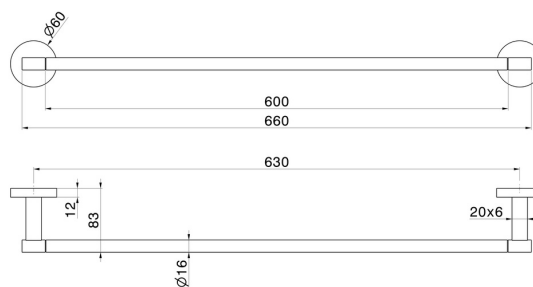

ACCESSOIRES X-STEEL

73229X.50.050

Porte-serviettes long, 60 cm - finition Stainless Steel

Stainless Steel

CARACTÉRISTIQUES

Installation

Murale

DESSIN TECHNIQUE

ACCESSOIRES X-STEEL

73229X.50.050

Porte-serviettes long, 60 cm - finition Stainless Steel

FINITIONS DISPONIBLES

50.050

Stainless Steel

59.064

finition PVD Brushed Gun Metal