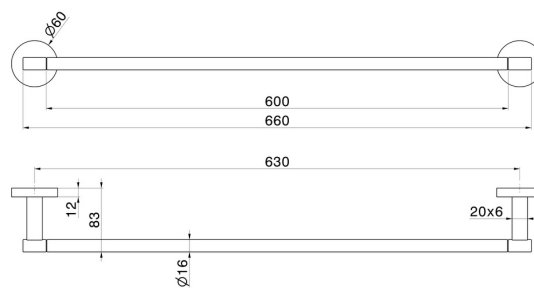

ACCESSOIRES X-STEEL

73229X.59.067

Porte-serviettes long, 60 cm - finition PVD Brushed Copper Bronze

PVD Brushed Copper Bronze

CARACTÉRISTIQUES

Installation

Murale

DESSIN TECHNIQUE

ACCESSOIRES X-STEEL

73229X.59.067

Porte-serviettes long, 60 cm - finition PVD Brushed Copper Bronze

FINITIONS DISPONIBLES

59.067

PVD Brushed Copper Bronze

50.050

finition Stainless Steel