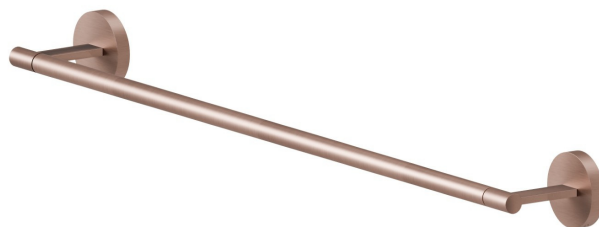

ACCESSOIRES X-STEEL

73229X.59.067

Porte-serviettes long, 60 cm - finition PVD Brushed Copper Bronze

PVD Brushed Copper Bronze

CARACTÉRISTIQUES

Installation

Murale

DESSIN TECHNIQUE

ACCESSOIRES X-STEEL

73229X.59.067

Porte-serviettes long, 60 cm - finition PVD Brushed Copper Bronze

FINITIONS DISPONIBLES

59.067

PVD Brushed Copper Bronze

50.050

finition Stainless Steel

59.064

finition PVD Brushed Gun Metal

59.097

finition PVD Brushed Gold

59.098

finition PVD Brushed Pale Gold