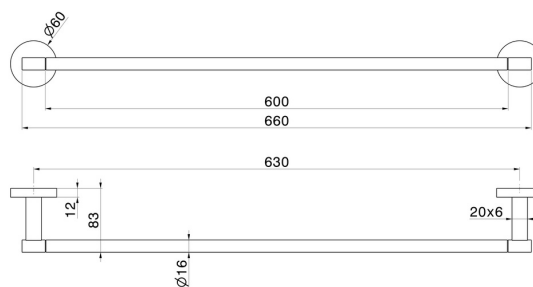

ACCESSOIRES X-STEEL

73229X.59.097

Porte-serviettes long, 60 cm - finition PVD Brushed Gold

PVD Brushed Gold

CARACTÉRISTIQUES

Installation

Murale

DESSIN TECHNIQUE

ACCESSOIRES X-STEEL

73229X.59.097

Porte-serviettes long, 60 cm - finition PVD Brushed Gold

FINITIONS DISPONIBLES

59.097

PVD Brushed Gold

50.050

finition Stainless Steel