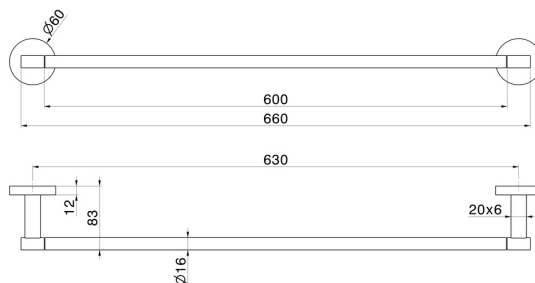

ACCESSOIRES X-STEEL

73229X.59.098

Porte-serviettes long, 60 cm - finition PVD Brushed Pale Gold

PVD Brushed Pale Gold

CARACTÉRISTIQUES

Installation

Murale

DESSIN TECHNIQUE

ACCESSOIRES X-STEEL

73229X.59.098

Porte-serviettes long, 60 cm - finition PVD Brushed Pale Gold

FINITIONS DISPONIBLES

59.098

PVD Brushed Pale Gold

50.050

finition Stainless Steel