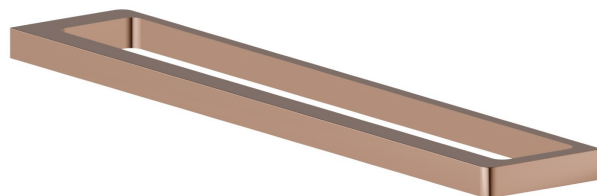

# ACCESSOIRES CARRÉS

**62928.58.061**

Porte-serviettes moyen, 45 cm - finition PVD Copper Bronze

PVD Copper Bronze

## CARACTÉRISTIQUES

---

Installation

**Murale**

## ACCESSOIRES CARRÉS

**62928.58.061**

Porte-serviettes moyen, 45 cm - finition PVD Copper Bronze