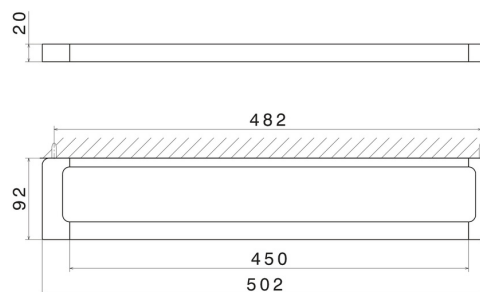

# ACCESSOIRES CARRÉS

**62928.58.061**

Porte-serviettes moyen, 45 cm - finition PVD Copper Bronze

PVD Copper Bronze

## CARACTÉRISTIQUES

---

Installation

**Murale**

## DESSIN TECHNIQUE

---

## ACCESSOIRES CARRÉS

**62928.58.061**

Porte-serviettes moyen, 45 cm - finition PVD Copper Bronze