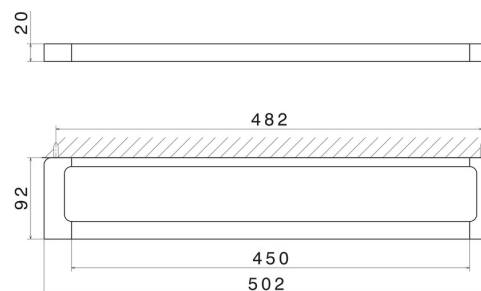

ACCESSOIRES CARRÉS

62928.59.064

Porte-serviettes moyen, 45 cm - finition PVD Brushed Gun Metal

PVD Brushed Gun Metal

CARACTÉRISTIQUES

Installation

Murale

DESSIN TECHNIQUE

ACCESSOIRES CARRÉS

62928.59.064

Porte-serviettes moyen, 45 cm - finition PVD Brushed Gun Metal

FINITIONS DISPONIBLES

59.064

PVD Brushed Gun Metal

01.014

finition Matt White