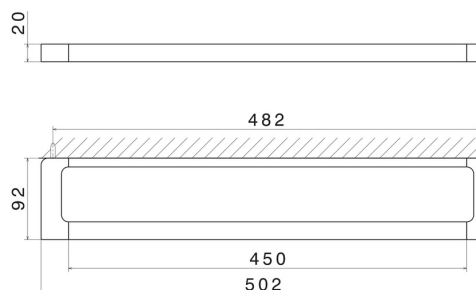

ACCESSOIRES CARRÉS

62928.59.066

Porte-serviettes moyen, 45 cm - finition PVD Brushed steel

PVD Brushed steel

CARACTÉRISTIQUES

Installation

Murale

DESSIN TECHNIQUE

ACCESSOIRES CARRÉS

62928.59.066

Porte-serviettes moyen, 45 cm - finition PVD Brushed steel

FINITIONS DISPONIBLES

59.066

PVD Brushed steel

01.014

finition Matt White