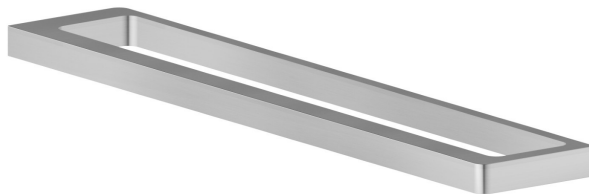

ACCESSOIRES CARRÉS

62928.59.066

Porte-serviettes moyen, 45 cm - finition PVD Brushed steel

PVD Brushed steel

CARACTÉRISTIQUES

Installation

Murale

DESSIN TECHNIQUE

ACCESSOIRES CARRÉS

62928.59.066

Porte-serviettes moyen, 45 cm - finition PVD Brushed steel

FINITIONS DISPONIBLES

59.066

PVD Brushed steel

01.014

finition Matt White