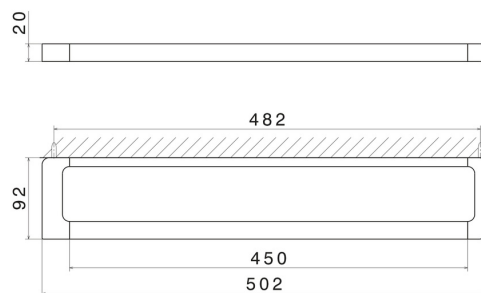

ACCESSOIRES CARRÉS

62928.59.067

Porte-serviettes moyen, 45 cm - finition PVD Brushed Copper Bronze

PVD Brushed Copper Bronze

CARACTÉRISTIQUES

Installation

Murale

DESSIN TECHNIQUE

ACCESSOIRES CARRÉS

62928.59.067

Porte-serviettes moyen, 45 cm - finition PVD Brushed Copper Bronze

FINITIONS DISPONIBLES

59.067

PVD Brushed Copper Bronze

01.014

finition Matt White