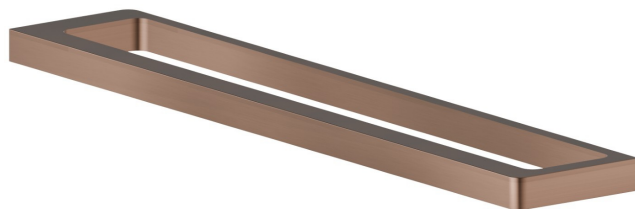

ACCESSOIRES CARRÉS

62928.59.067

Porte-serviettes moyen, 45 cm - finition PVD Brushed Copper Bronze

PVD Brushed Copper Bronze

CARACTÉRISTIQUES

Installation

Murale

DESSIN TECHNIQUE

ACCESSOIRES CARRÉS

62928.59.067

Porte-serviettes moyen, 45 cm - finition PVD Brushed Copper Bronze

FINITIONS DISPONIBLES

59.067

PVD Brushed Copper Bronze

01.014

finition Matt White

01.093

finition Matt Black

21.018

finition Chrome

58.061

finition PVD Copper Bronze

58.063

finition PVD Gun Metal