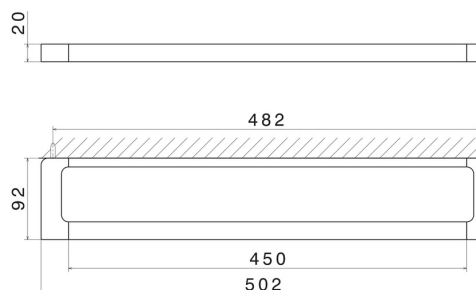

ACCESSOIRES CARRÉS

62928.59.097

Porte-serviettes moyen, 45 cm - finition PVD Brushed Gold

PVD Brushed Gold

CARACTÉRISTIQUES

Installation

Murale

DESSIN TECHNIQUE

ACCESSOIRES CARRÉS

62928.59.097

Porte-serviettes moyen, 45 cm - finition PVD Brushed Gold

FINITIONS DISPONIBLES

59.097

PVD Brushed Gold

01.014

finition Matt White