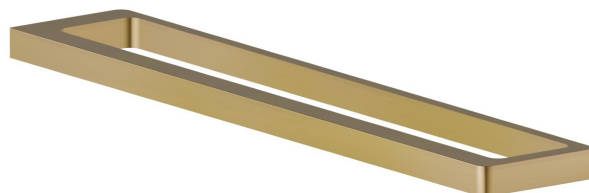

ACCESSOIRES CARRÉS

62928.59.097

Porte-serviettes moyen, 45 cm - finition PVD Brushed Gold

PVD Brushed Gold

CARACTÉRISTIQUES

Installation

Murale

DESSIN TECHNIQUE

ACCESSOIRES CARRÉS

62928.59.097

Porte-serviettes moyen, 45 cm - finition PVD Brushed Gold

FINITIONS DISPONIBLES

59.097

PVD Brushed Gold

01.014

finition Matt White

01.093

finition Matt Black

21.018

finition Chrome

58.061

finition PVD Copper Bronze

58.063

finition PVD Gun Metal