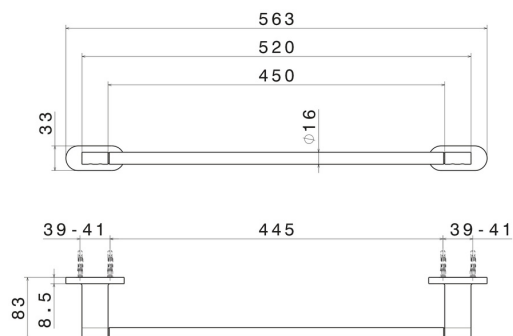

ACCESSOIRES RONDS

67228.59.067

Porte-serviettes moyen, 45 cm - finition PVD Brushed Copper Bronze

PVD Brushed Copper Bronze

CARACTÉRISTIQUES

Installation

Murale

DESSIN TECHNIQUE

ACCESSOIRES RONDS

67228.59.067

Porte-serviettes moyen, 45 cm - finition PVD Brushed Copper Bronze

FINITIONS DISPONIBLES

59.067

PVD Brushed Copper Bronze

01.014

finition Matt White