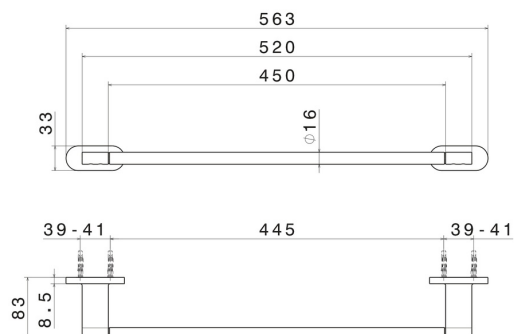

# ACCESSOIRES RONDS

67228.59.097

Porte-serviettes moyen, 45 cm - finition PVD Brushed Gold

PVD Brushed Gold

## DESSIN TECHNIQUE

## ACCESSOIRES RONDS

**67228.59.097**

Porte-serviettes moyen, 45 cm - finition PVD Brushed Gold