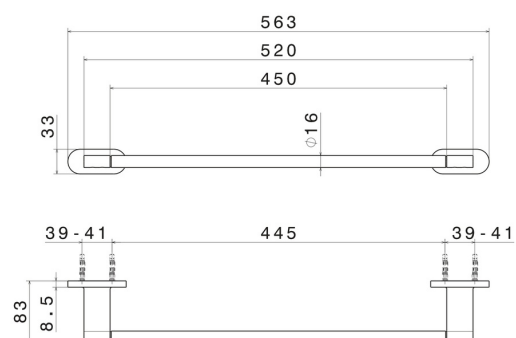

DESSIN TECHNIQUE

Aperçu AR
essayez-le chez vous

Plus de détails
sur notre [site web](#)