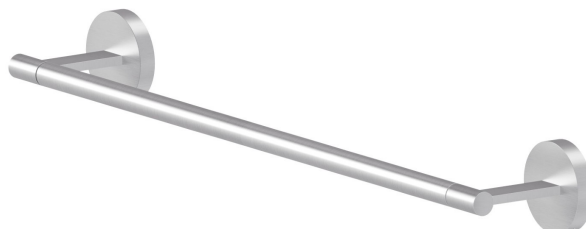

# ACCESSOIRES X-STEEL

**73228X.50.050**

Porte-serviettes moyen, 45 cm - finition Stainless Steel

## CARACTÉRISTIQUES

Installation

**Murale**

## ACCESSOIRES X-STEEL

**73228X.50.050**

Porte-serviettes moyen, 45 cm - finition Stainless Steel

### FINITIONS DISPONIBLES

---

**50.050**

Stainless Steel

**59.064**

finition PVD Brushed Gun Metal

**59.067**

finition PVD Brushed Copper Bronze